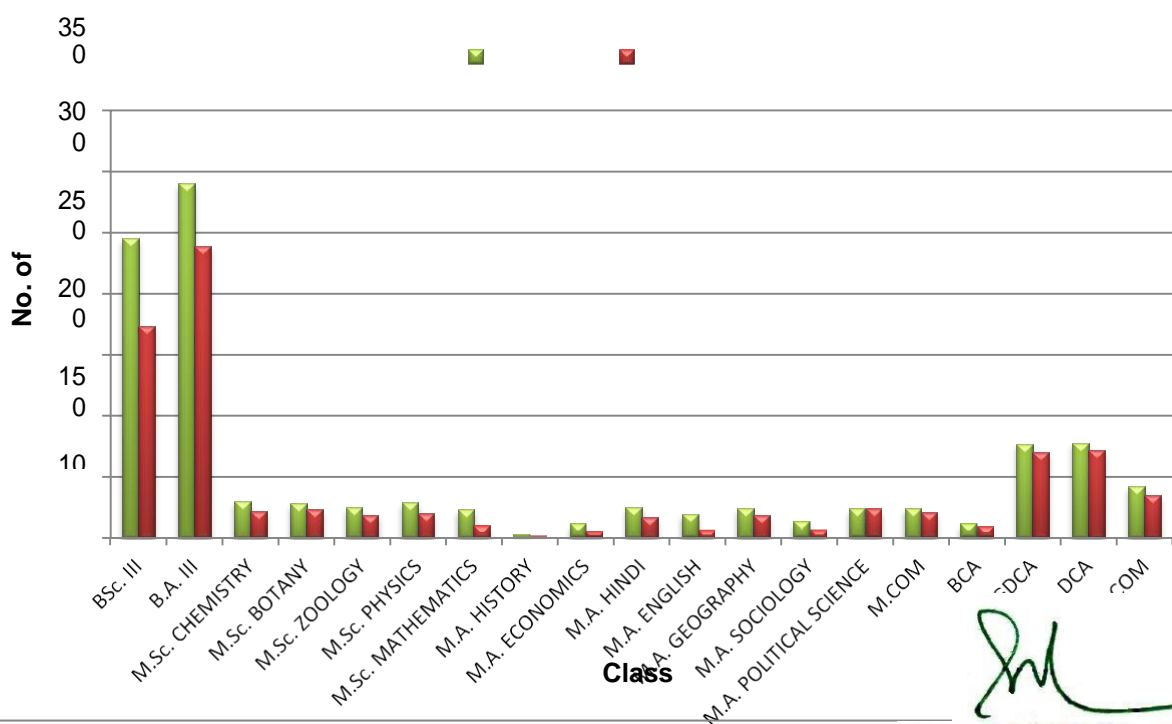

Acharya Panth Shree Grindh Muni Naam Saheb Govt. P.G. College Kawardha
Dist. Kabirdham (C.G.)

Affiliated to: Hemchand Yadav University, Durg (C.G.)

Email ID: govtpgcollege.kawardha@gmail.com, Website: pgcollegekawardha.edu.in

RESULT ANALYSIS

Program Name	Program Code	Number of students appeared in the final year examination	Number of students passed in final year examination	Passing Percentage
BSc. III	006	245	173	70.61
B.A. III	003	290	239	82.41
M.Sc. CHEMISTRY	208	30	22	73.33
M.Sc. BOTANY	216	28	23	82.14
M.Sc. ZOOLOGY	220	25	19	76.00
M.Sc. PHYSICS	204	29	20	68.97
M.Sc. MATHEMATICS	212	23	10	43.48
M.A. HISTORY	128	2	1	50.00
M.A. ECONOMICS	120	11	5	45.45
M.A. HINDI	108	25	17	68.00
M.A. ENGLISH	112	19	7	36.84
M.A. GEOGRAPHY	132	24	19	79.17
M.A. SOCIOLOGY	116	13	7	53.85
M.A. POLITICAL SCIENCE	124	23	23	100.00
M.COM	104	24	21	87.50
BCA	015	11	9	81.82
PGDCA	268	77	70	90.91
DCA	266	78	72	92.31
B.COM	009	42	35	83.33
	Appeared	1019	792	77.72

Principal
A.P.S.G.M.N.S. Govt. P.G.
College Kawardha (C.G.)