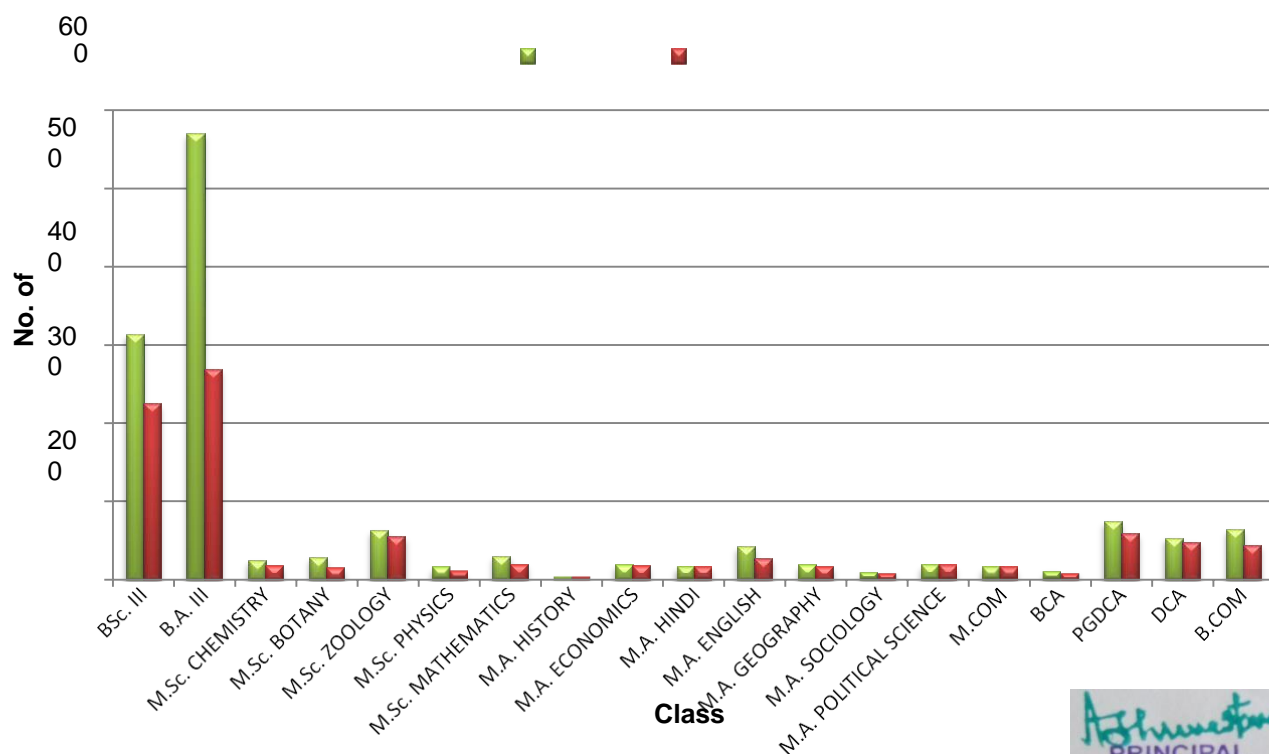

Acharya Panth Shree Grindh Muni Naam Saheb Govt. P.G. College Kawardha
Dist. Kabirdham (C.G.)

Affiliated to: Hemchand Yadav University, Durg (C.G.)

Email ID: govtpgcollege.kawardha@gmail.com, Website: pgcollegekawardha.edu.in

RESULT ANALYSIS

Program Name	Program Code	Number of students appeared in the final year examination	Number of students passed in final year examination	Passing Percentage
BSc. III	006	313	225	71.88
B.A. III	003	570	269	47.19
M.Sc. CHEMISTRY	208	24	18	75.00
M.Sc. BOTANY	216	28	15	53.57
M.Sc. ZOOLOGY	220	63	55	87.30
M.Sc. PHYSICS	204	15	10	66.67
M.Sc. MATHEMATICS	212	30	20	66.67
M.A. HISTORY	128	3	3	100.00
M.A. ECONOMICS	120	19	18	94.74
M.A. HINDI	108	16	16	100.00
M.A. ENGLISH	112	42	27	64.29
M.A. GEOGRAPHY	132	19	17	89.47
M.A. SOCIOLOGY	116	9	8	88.89
M.A. POLITICAL SCIENCE	124	18	18	100.00
M.COM	104	15	15	100.00
BCA	015	10	8	80.00
PGDCA	268	74	59	79.73
DCA	266	53	48	90.57
B.COM	009	64	44	68.75
	Appeared	1385	893	64.48

Ashwastha
PRINCIPAL
P.S.G.M.N.S.GOV.T.P.G.
COLLEGE KAWARDHA
DISTT-KABIRDHAM