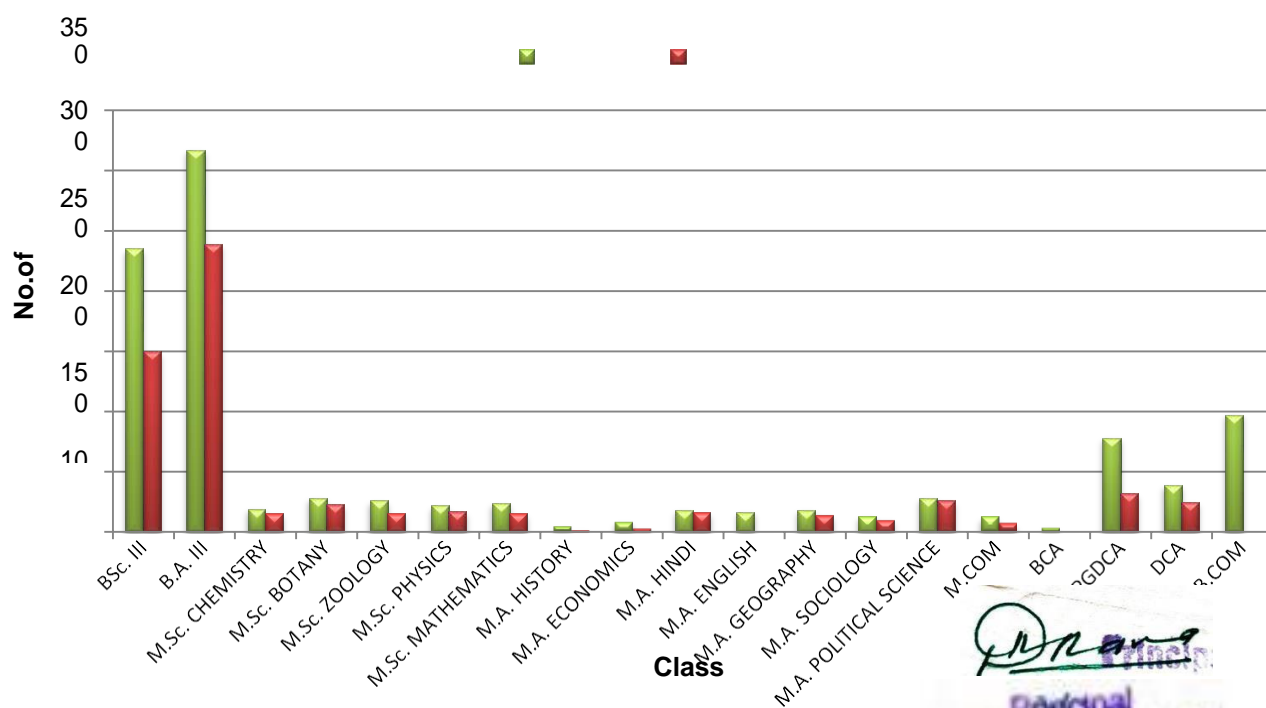

Email ID: govtpgcollege.kawardha@gmail.com, Website: pgcollegekawardha.edu.in

RESULT ANALYSIS

Program Name	Program Code	Number of students appeared in the final year examination	Number of students passed in final year examination	Passing Percentage
BSc. III	006	235	150	63.83
B.A. III	003	317	239	75.39
M.Sc. CHEMISTRY	208	19	15	78.95
M.Sc. BOTANY	216	28	23	82.14
M.Sc. ZOOLOGY	220	26	15	57.69
M.Sc. PHYSICS	204	22	17	77.27
M.Sc. MATHEMATICS	212	24	15	62.50
M.A. HISTORY	128	4	1	25.00
M.A. ECONOMICS	120	8	3	37.50
M.A. HINDI	108	18	16	88.89
M.A. ENGLISH	112	16	0	0.00
M.A. GEOGRAPHY	132	18	14	77.78
M.A. SOCIOLOGY	116	13	10	76.92
M.A. POLITICAL SCIENCE	124	28	26	92.86
M.COM	104	12	7	58.33
BCA	015	3	0	0.00
PGDCA	268	78	32	41.03
DCA	266	39	25	64.10
B.COM	009	97	0	0.00
Appeared		1005	608	60.50