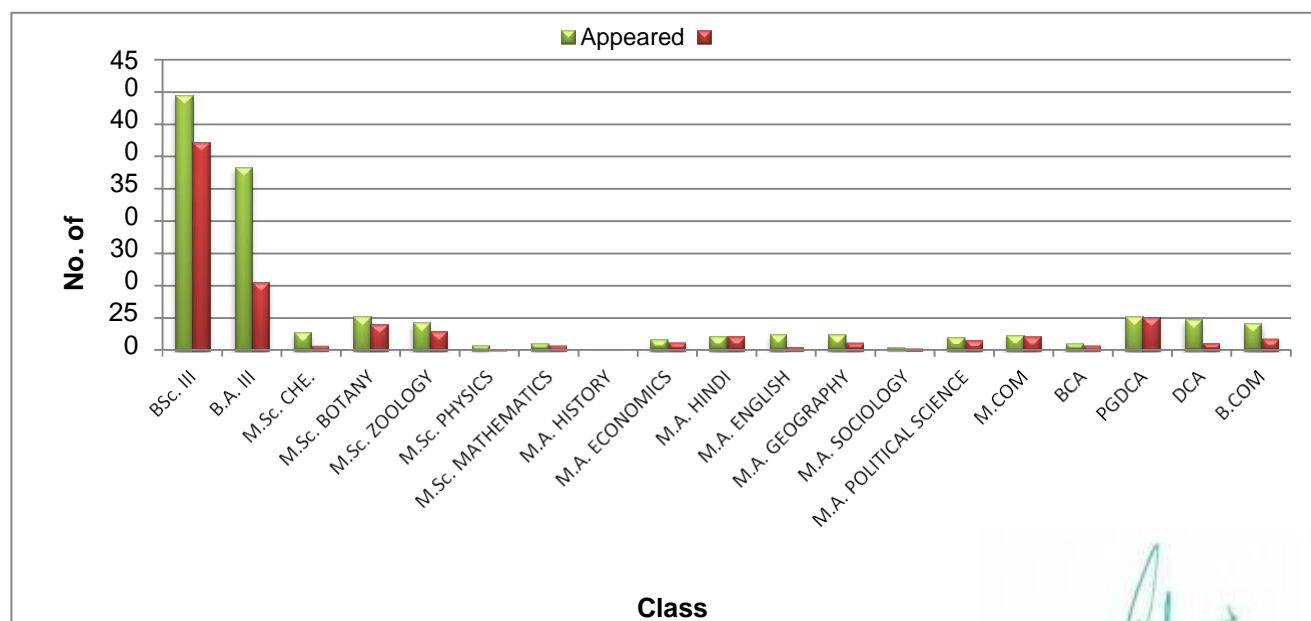

RESULT ANALYSIS

Program Name	Program Code	Number of students appeared in the final year examination	Number of students passed in final year examination	Passing Percentage
BSc. III	006	396	323	81.57
B.A. III	003	283	105	37.10
M.Sc. CHEMISTRY	208	27	7	25.93
M.Sc. BOTANY	216	52	41	78.85
M.Sc. ZOOLOGY	220	43	30	69.77
M.Sc. PHYSICS	204	7	1	14.29
M.Sc. MATHEMATICS	212	9	7	77.78
M.A. HISTORY	128	0	0	
M.A. ECONOMICS	120	15	11	73.33
M.A. HINDI	108	20	20	100.00
M.A. ENGLISH	112	24	5	20.83
M.A. GEOGRAPHY	132	23	11	47.83
M.A. SOCIOLOGY	116	3	2	66.67
M.A. POLITICAL SCIENCE	124	19	16	84.21
M.COM	104	24	21	87.50
BCA	015	9	7	77.78
PGDCA	268	52	51	98.08
DCA	266	46	11	23.91
B.COM	009	41	18	43.90
		1093	687	62.85