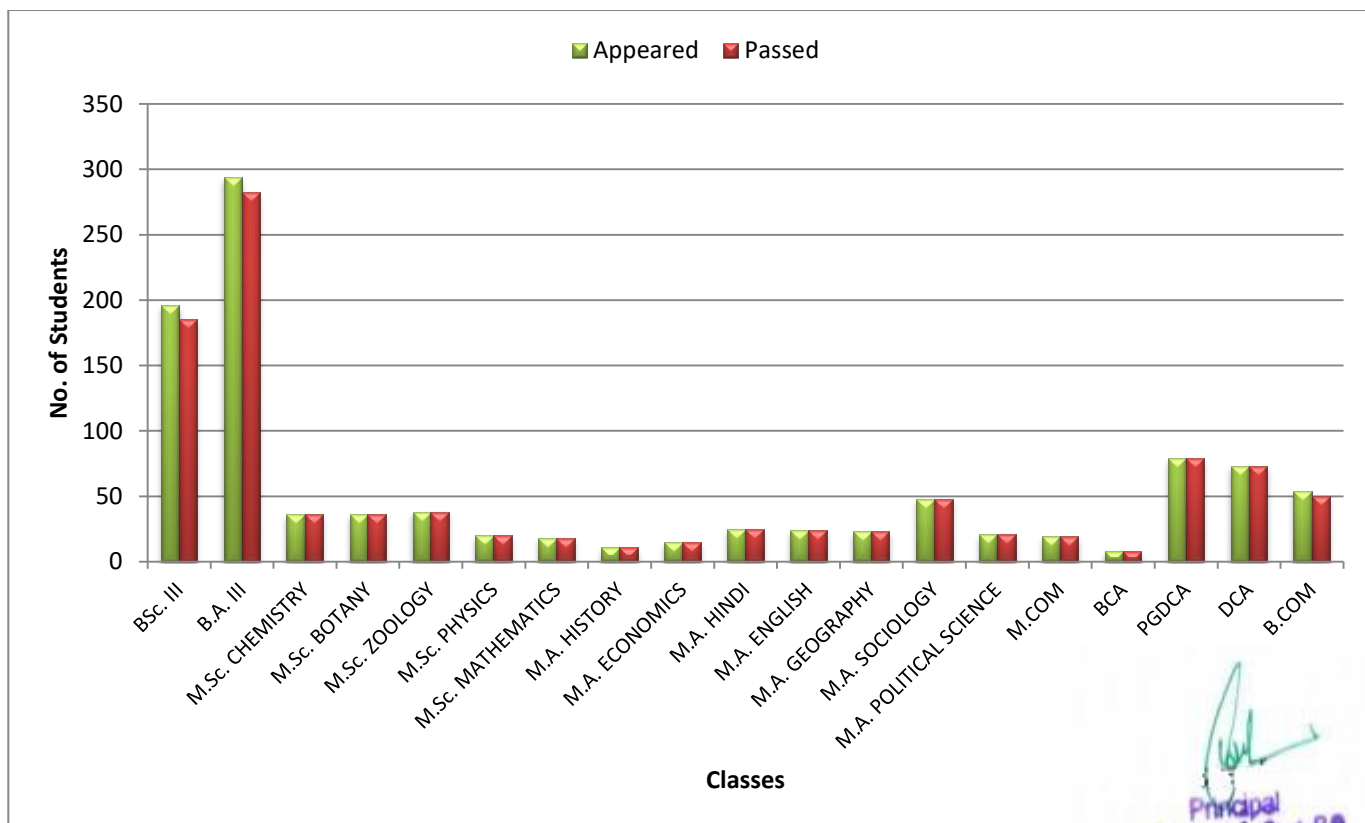

Acharya Panth Shree Grindh Muni Naam Saheb Govt. P.G. College Kawardha
Dist. Kabirdham (C.G.)

Affiliated to: Hemchand Yadav University, Durg (C.G.)

Email ID: govtpgcollege.kawardha@gmail.com, Website: pgcollegekawardha.edu.in

RESULT ANALYSIS

2019-20

Program Code	Program Name	Number of students appeared in the final year examination	Number of students passed in final year examination	Passing Percentage
BSc. III	BSc. III	196	185	94.39
B.A. III	B.A. III	294	282	95.92
M.Sc. CHEMISTRY	M.Sc. CHEMISTRY	36	36	100.00
M.Sc. BOTANY	M.Sc. BOTANY	36	36	100.00
M.Sc. ZOOLOGY	M.Sc. ZOOLOGY	38	38	100.00
M.Sc. PHYSICS	M.Sc. PHYSICS	20	20	100.00
M.Sc. MATHEMATICS	M.Sc. MATHEMATICS	18	18	100.00
M.A. HISTORY	M.A. HISTORY	11	11	100.00
M.A. ECONOMICS	M.A. ECONOMICS	15	15	100.00
M.A. HINDI	M.A. HINDI	25	25	100.00
M.A. ENGLISH	M.A. ENGLISH	24	24	100.00
M.A. GEOGRAPHY	M.A. GEOGRAPHY	23	23	100.00
M.A. SOCIOLOGY	M.A. SOCIOLOGY	48	48	100.00
M.A. POLITICAL SCIENCE	M.A. POLITICAL SCIENCE	21	21	100.00
M.COM	M.COM	19	19	100.00
BCA	BCA	8	8	100.00
PGDCA	PGDCA	79	79	100.00
DCA	DCA	73	73	100.00
B.COM	B.COM	54	50	92.59
		1038	1011	97.40

Principal
A.P.S.G.M.N.S. Govt. P.G.
College Kawardha (C.G.)