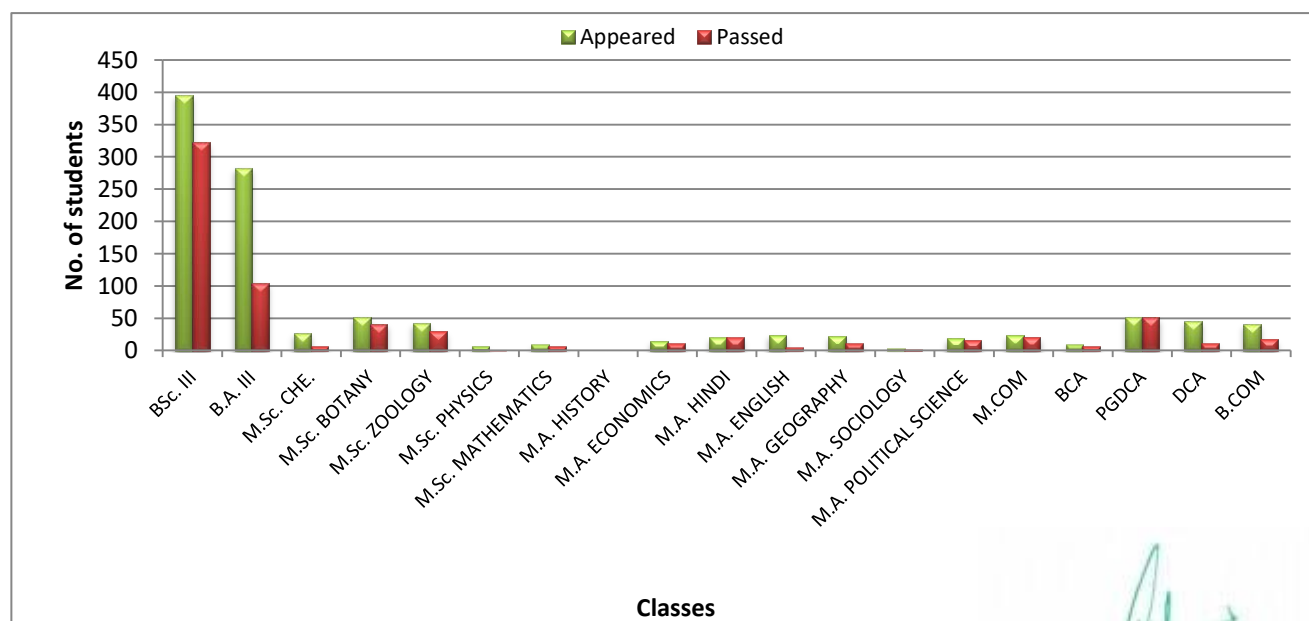

RESULT ANALYSIS  
2015-16

Program Code	Program Name	Number of students appeared in the final year examination	Number of students passed in final year examination	Passing Percentage
BSc. III	BSc. III	396	323	81.57
B.A. III	B.A. III	283	105	37.10
M.Sc. CHEMISTRY	M.Sc. CHEMISTRY	27	7	25.93
M.Sc. BOTANY	M.Sc. BOTANY	52	41	78.85
M.Sc. ZOOLOGY	M.Sc. ZOOLOGY	43	30	69.77
M.Sc. PHYSICS	M.Sc. PHYSICS	7	1	14.29
M.Sc. MATHEMATICS	M.Sc. MATHEMATICS	9	7	77.78
M.A. HISTORY	M.A. HISTORY	0	0	
M.A. ECONOMICS	M.A. ECONOMICS	15	11	73.33
M.A. HINDI	M.A. HINDI	20	20	100.00
M.A. ENGLISH	M.A. ENGLISH	24	5	20.83
M.A. GEOGRAPHY	M.A. GEOGRAPHY	23	11	47.83
M.A. SOCIOLOGY	M.A. SOCIOLOGY	3	2	66.67
M.A. POLITICAL SCIENCE	M.A. POLITICAL SCIENCE	19	16	84.21
M.COM	M.COM	24	21	87.50
BCA	BCA	9	7	77.78
PGDCA	PGDCA	52	51	98.08
DCA	DCA	46	11	23.91
B.COM	B.COM	41	18	43.90
		1093	687	62.85