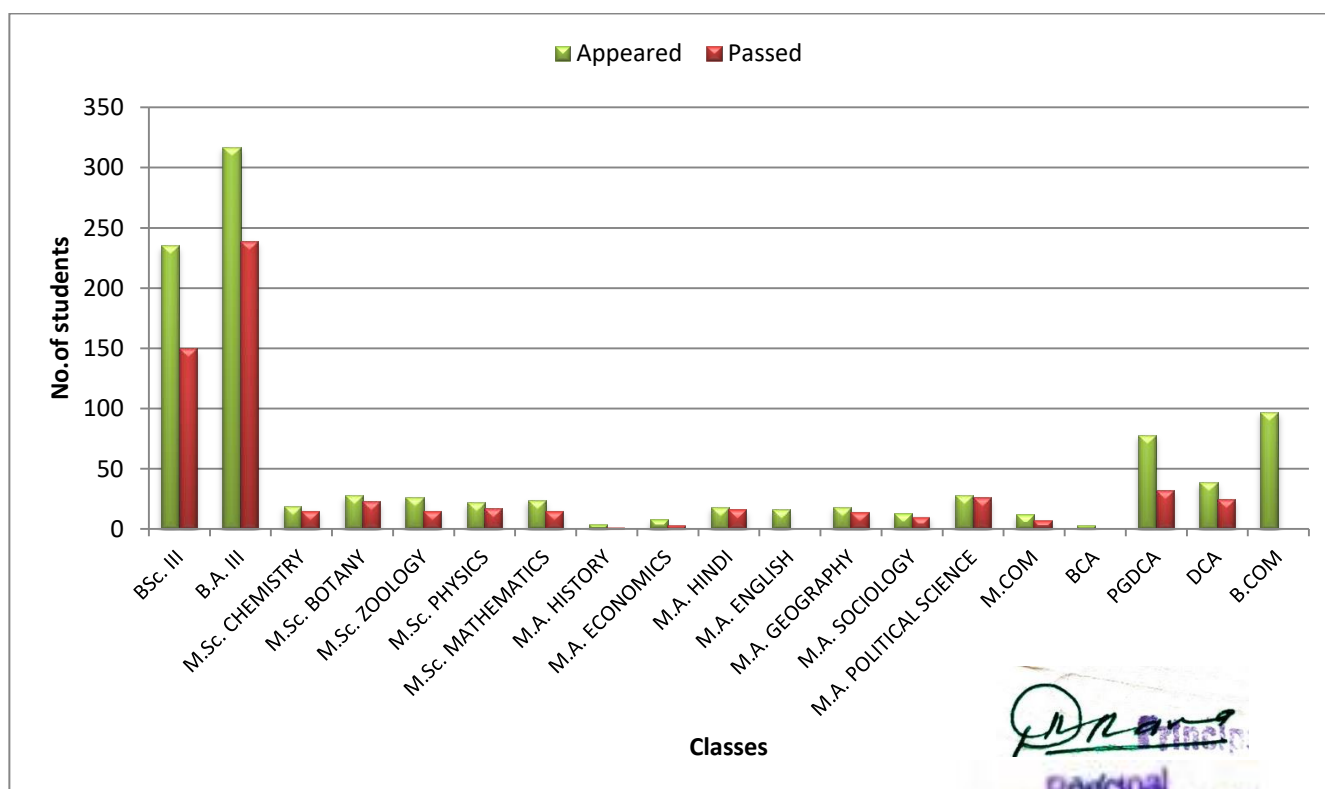

Acharya Panth Shree Grindh Muni Naam Saheb Govt. P.G. College Kawardha
Dist. Kabirdham (C.G.)

Affiliated to: Hemchand Yadav University, Durg (C.G.)

Email ID: govtpgcollege.kawardha@gmail.com, Website: pgcollegekawardha.edu.in

**RESULT ANALYSIS
2017-18**

Program Code	Program Name	Number of students appeared in the final year examination	Number of students passed in final year examination	Passing Percentage
BSc. III	BSc. III	235	150	63.83
B.A. III	B.A. III	317	239	75.39
M.Sc. CHEMISTRY	M.Sc. CHEMISTRY	19	15	78.95
M.Sc. BOTANY	M.Sc. BOTANY	28	23	82.14
M.Sc. ZOOLOGY	M.Sc. ZOOLOGY	26	15	57.69
M.Sc. PHYSICS	M.Sc. PHYSICS	22	17	77.27
M.Sc. MATHEMATICS	M.Sc. MATHEMATICS	24	15	62.50
M.A. HISTORY	M.A. HISTORY	4	1	25.00
M.A. ECONOMICS	M.A. ECONOMICS	8	3	37.50
M.A. HINDI	M.A. HINDI	18	16	88.89
M.A. ENGLISH	M.A. ENGLISH	16	0	0.00
M.A. GEOGRAPHY	M.A. GEOGRAPHY	18	14	77.78
M.A. SOCIOLOGY	M.A. SOCIOLOGY	13	10	76.92
M.A. POLITICAL SCIENCE	M.A. POLITICAL SCIENCE	28	26	92.86
M.COM	M.COM	12	7	58.33
BCA	BCA	3	0	0.00
PGDCA	PGDCA	78	32	41.03
DCA	DCA	39	25	64.10
B.COM	B.COM	97	0	0.00
		1005	608	60.50

[Signature]
Principal
A.P.G.M.N.S. Govt. P.G.
College Kawardha (C.G.)