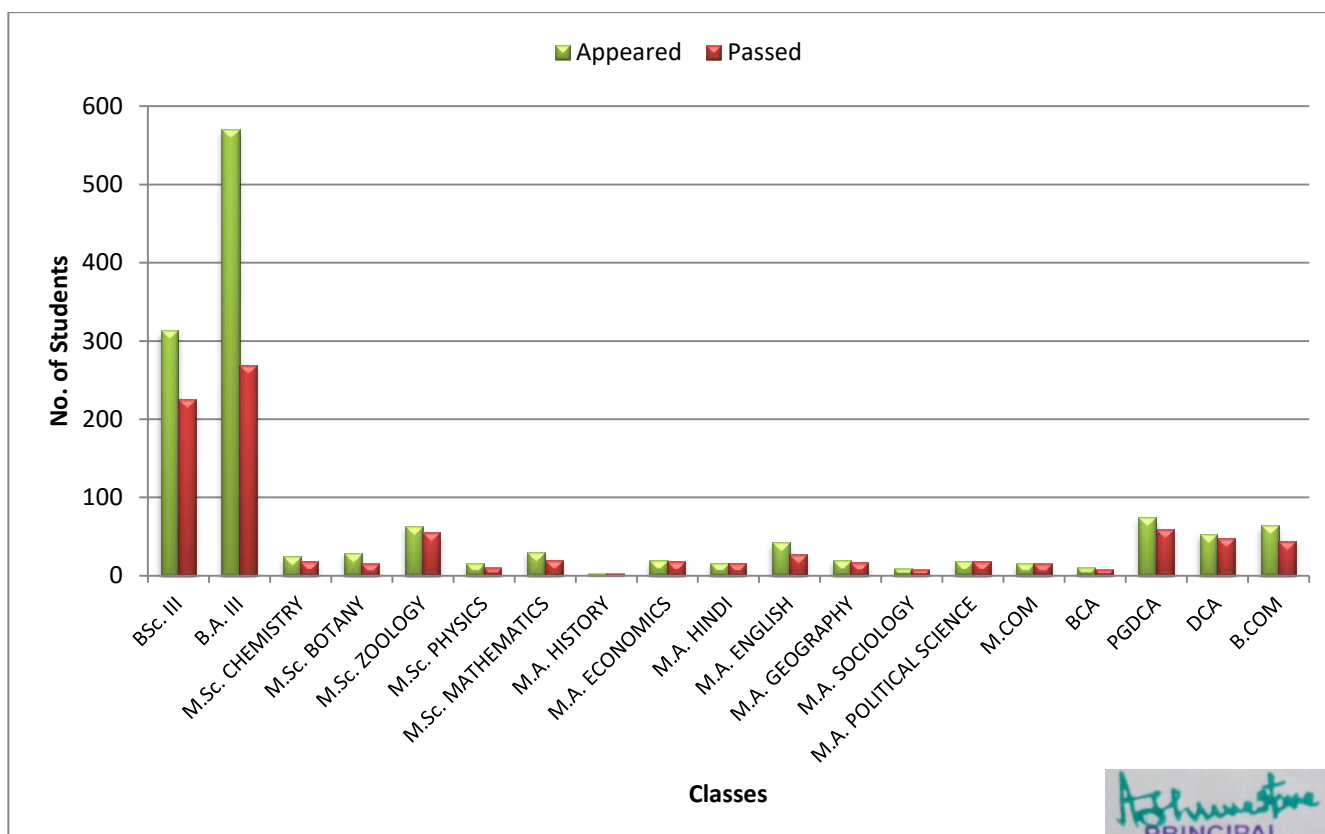

Acharya Panth Shree Grindh Muni Naam Saheb Govt. P.G. College Kawardha
Dist. Kabirdham (C.G.)

Affiliated to: Hemchand Yadav University, Durg (C.G.)

Email ID: govtpgcollege.kawardha@gmail.com, Website: pgcollegekawardha.edu.in

**RESULT ANALYSIS
2016-17**

Program Code	Program Name	Number of students appeared in the final year examination	Number of students passed in final year examination	Passing Percentage
BSc. III	BSc. III	313	225	71.88
B.A. III	B.A. III	570	269	47.19
M.Sc. CHEMISTRY	M.Sc. CHEMISTRY	24	18	75.00
M.Sc. BOTANY	M.Sc. BOTANY	28	15	53.57
M.Sc. ZOOLOGY	M.Sc. ZOOLOGY	63	55	87.30
M.Sc. PHYSICS	M.Sc. PHYSICS	15	10	66.67
M.Sc. MATHEMATICS	M.Sc. MATHEMATICS	30	20	66.67
M.A. HISTORY	M.A. HISTORY	3	3	100.00
M.A. ECONOMICS	M.A. ECONOMICS	19	18	94.74
M.A. HINDI	M.A. HINDI	16	16	100.00
M.A. ENGLISH	M.A. ENGLISH	42	27	64.29
M.A. GEOGRAPHY	M.A. GEOGRAPHY	19	17	89.47
M.A. SOCIOLOGY	M.A. SOCIOLOGY	9	8	88.89
M.A. POLITICAL SCIENCE	M.A. POLITICAL SCIENCE	18	18	100.00
M.COM	M.COM	15	15	100.00
BCA	BCA	10	8	80.00
PGDCA	PGDCA	74	59	79.73
DCA	DCA	53	48	90.57
B.COM	B.COM	64	44	68.75
		1385	893	64.48

Ashwasthi
PRINCIPAL
P.S.G.M.N.S.GOV.T.P.G.
COLLEGE KAWARDHA
DISTT-KABIRDHAM