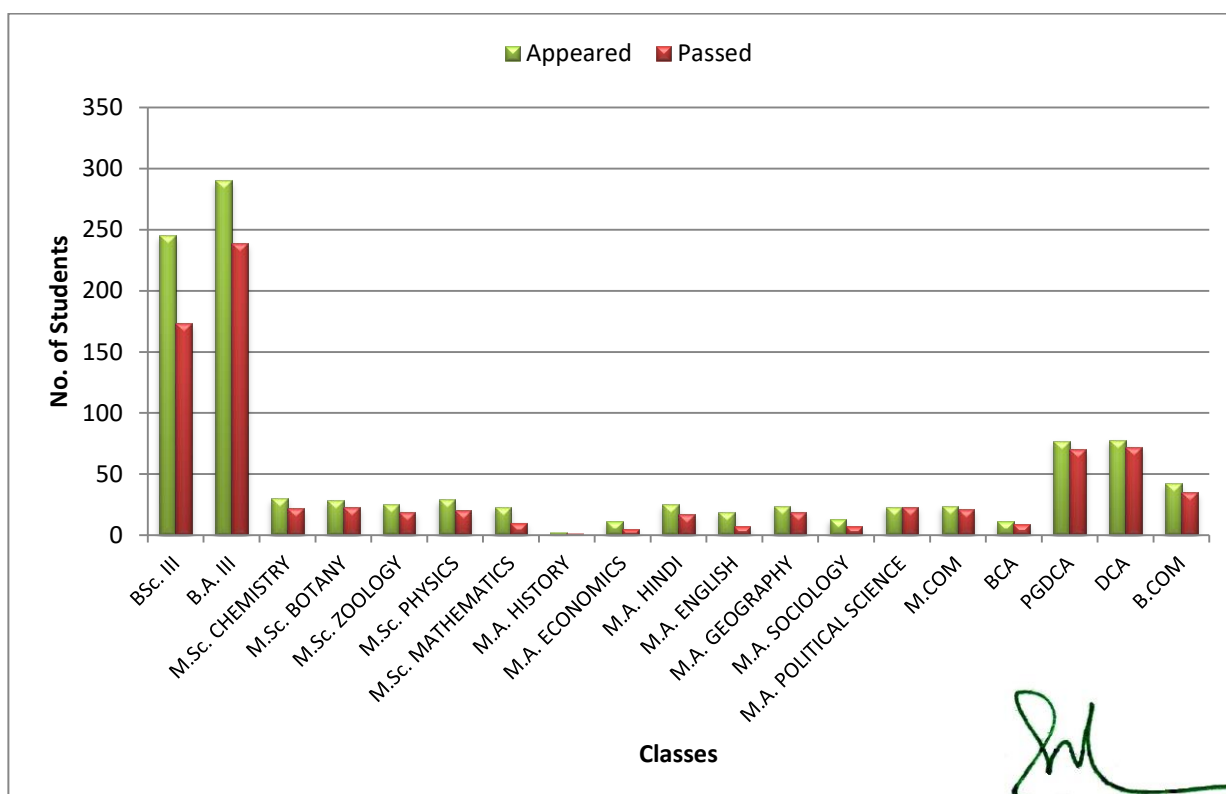

Acharya Panth Shree Grindh Muni Naam Saheb Govt. P.G. College Kawardha
Dist. Kabirdham (C.G.)

Affiliated to: Hemchand Yadav University, Durg (C.G.)

Email ID: govtpgcollege.kawardha@gmail.com, Website: pgcollegekawardha.edu.in

**RESULT ANALYSIS
2018-19**

Program Code	Program Name	Number of students appeared in the final year examination	Number of students passed in final year examination	Passing Percentage
BSc. III	BSc. III	245	173	70.61
B.A. III	B.A. III	290	239	82.41
M.Sc. CHEMISTRY	M.Sc. CHEMISTRY	30	22	73.33
M.Sc. BOTANY	M.Sc. BOTANY	28	23	82.14
M.Sc. ZOOLOGY	M.Sc. ZOOLOGY	25	19	76.00
M.Sc. PHYSICS	M.Sc. PHYSICS	29	20	68.97
M.Sc. MATHEMATICS	M.Sc. MATHEMATICS	23	10	43.48
M.A. HISTORY	M.A. HISTORY	2	1	50.00
M.A. ECONOMICS	M.A. ECONOMICS	11	5	45.45
M.A. HINDI	M.A. HINDI	25	17	68.00
M.A. ENGLISH	M.A. ENGLISH	19	7	36.84
M.A. GEOGRAPHY	M.A. GEOGRAPHY	24	19	79.17
M.A. SOCIOLOGY	M.A. SOCIOLOGY	13	7	53.85
M.A. POLITICAL SCIENCE	M.A. POLITICAL SCIENCE	23	23	100.00
M.COM	M.COM	24	21	87.50
BCA	BCA	11	9	81.82
PGDCA	PGDCA	77	70	90.91
DCA	DCA	78	72	92.31
B.COM	B.COM	42	35	83.33
		1019	792	77.72

Principal
A.P.S.G.M.N.S. Govt. P.G.
College Kawardha (C.G.)